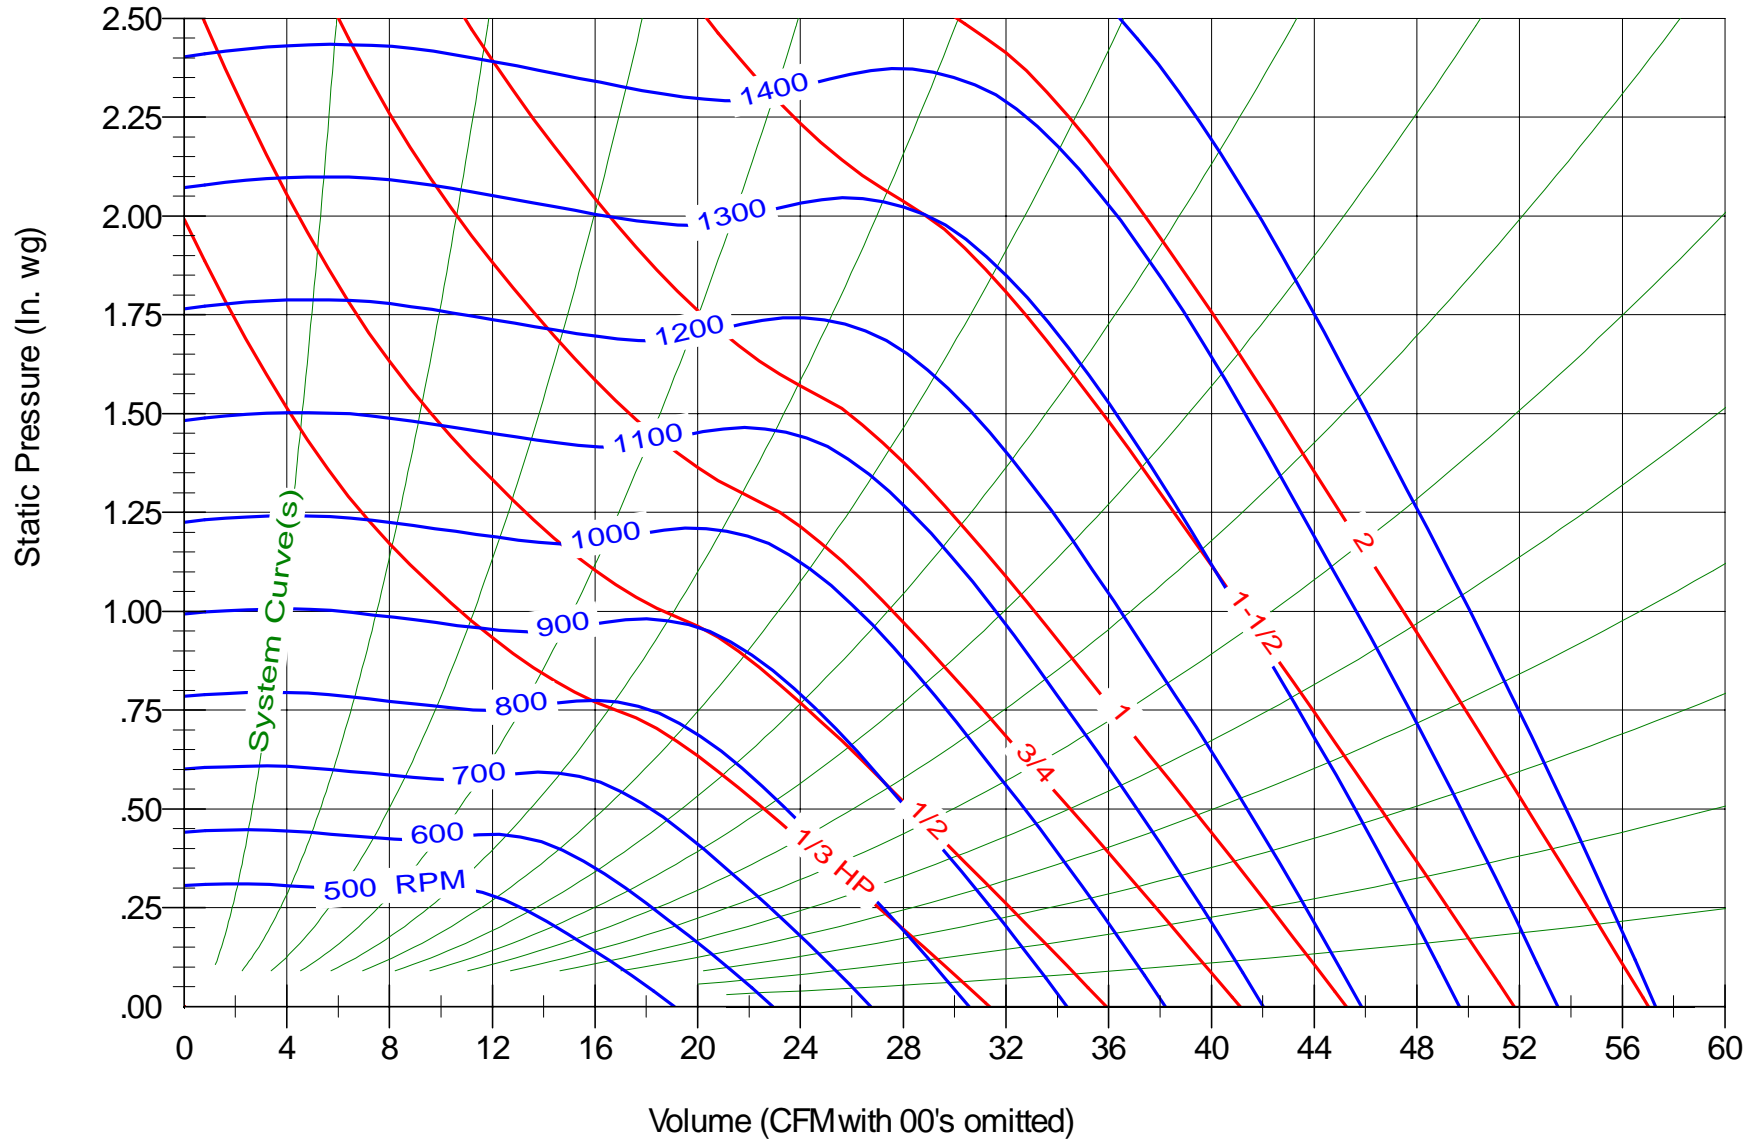

Model BDU-18

Max. Wheel RPM 1440

Shaft Diameter, In. 3/4"

Max. HP 2 145T Frame

Performance shown is for installation Type A: Free inlet, Free outlet. Power rating bhp does not include transmission losses. Performance ratings do not include the effects of appurtenances (accessories).

Delhi, Ontario
Phone: (519) 582-2440
Fax (519)582-0581
www.delhi-industries.com