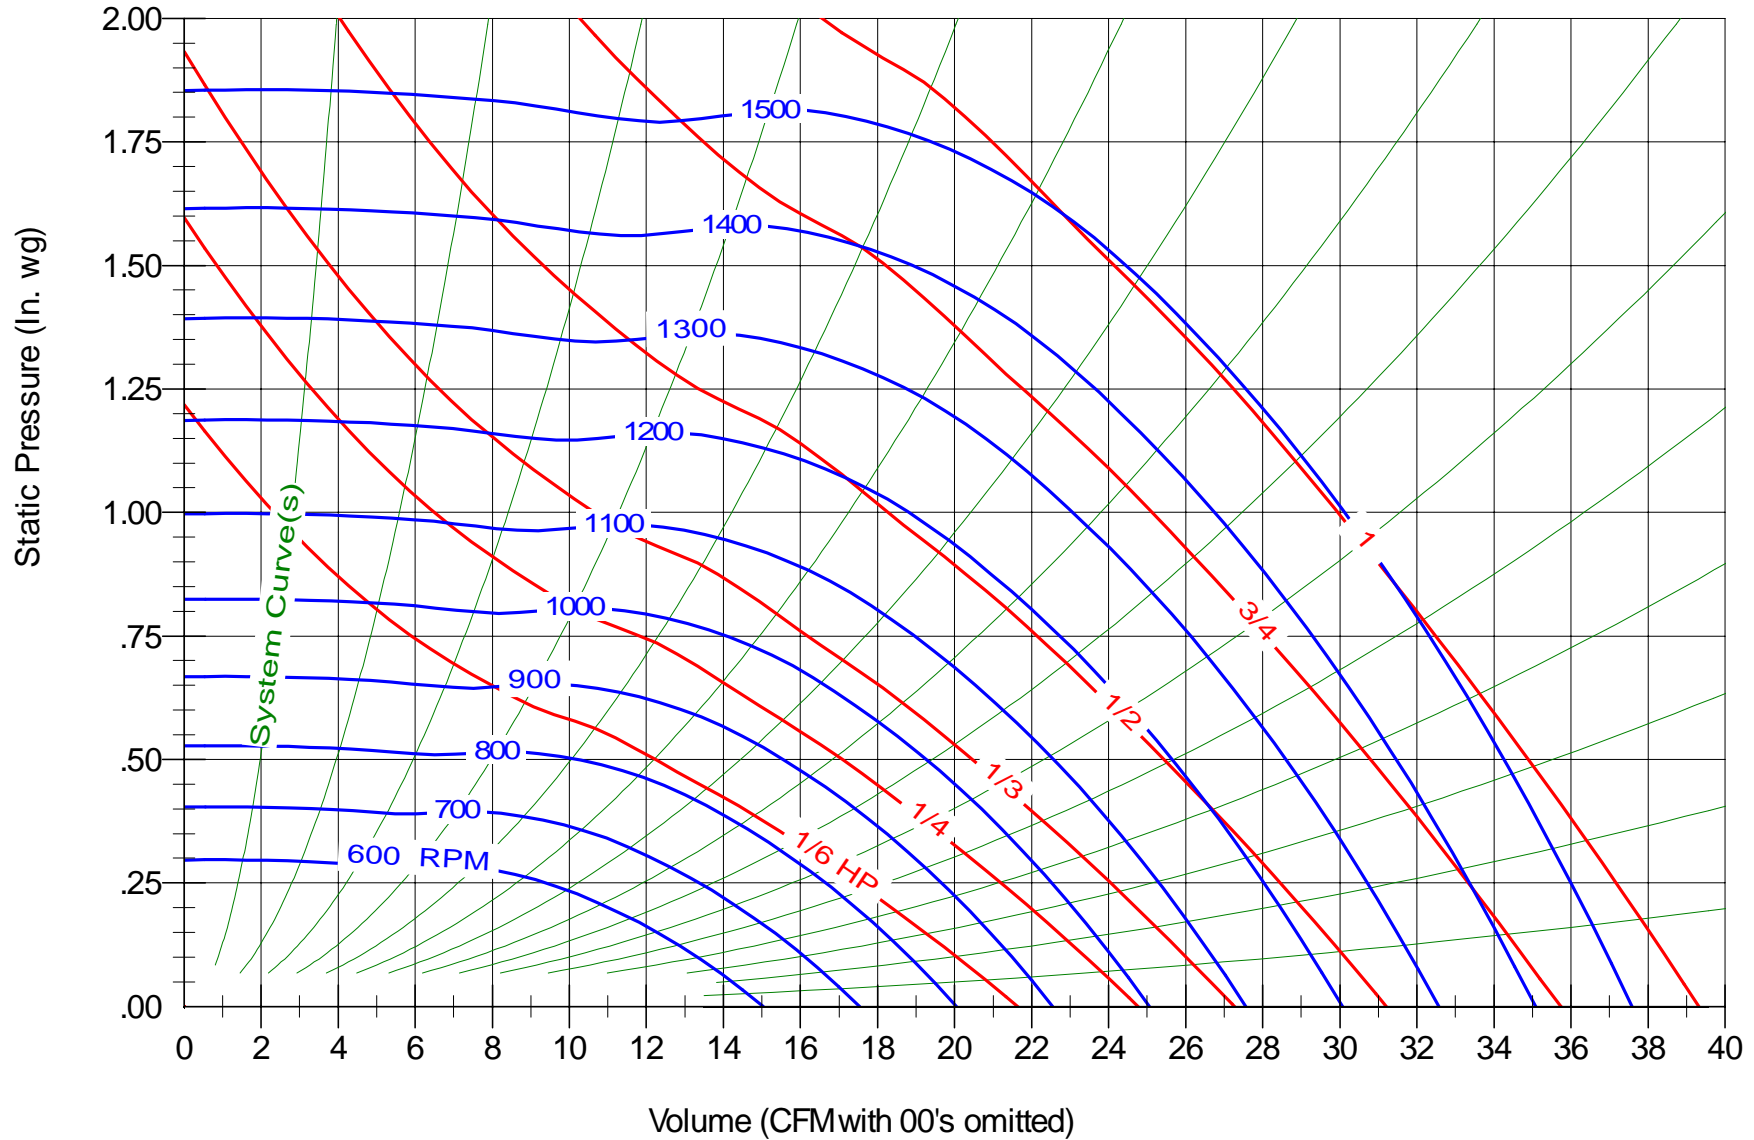

Model BDU-15

Max. Wheel RPM 1520

Shaft Diameter, In. 3/4 "

Max. HP 1 145T Frame

Performance shown is for installation Type A: Free inlet, Free outlet. Power rating bhp does not include transmission losses. Performance ratings do not include the effects of appurtenances (accessories).

Delhi, Ontario

Phone: (519) 582-2440

Fax (519)582-0581

www.delhi-industries.com