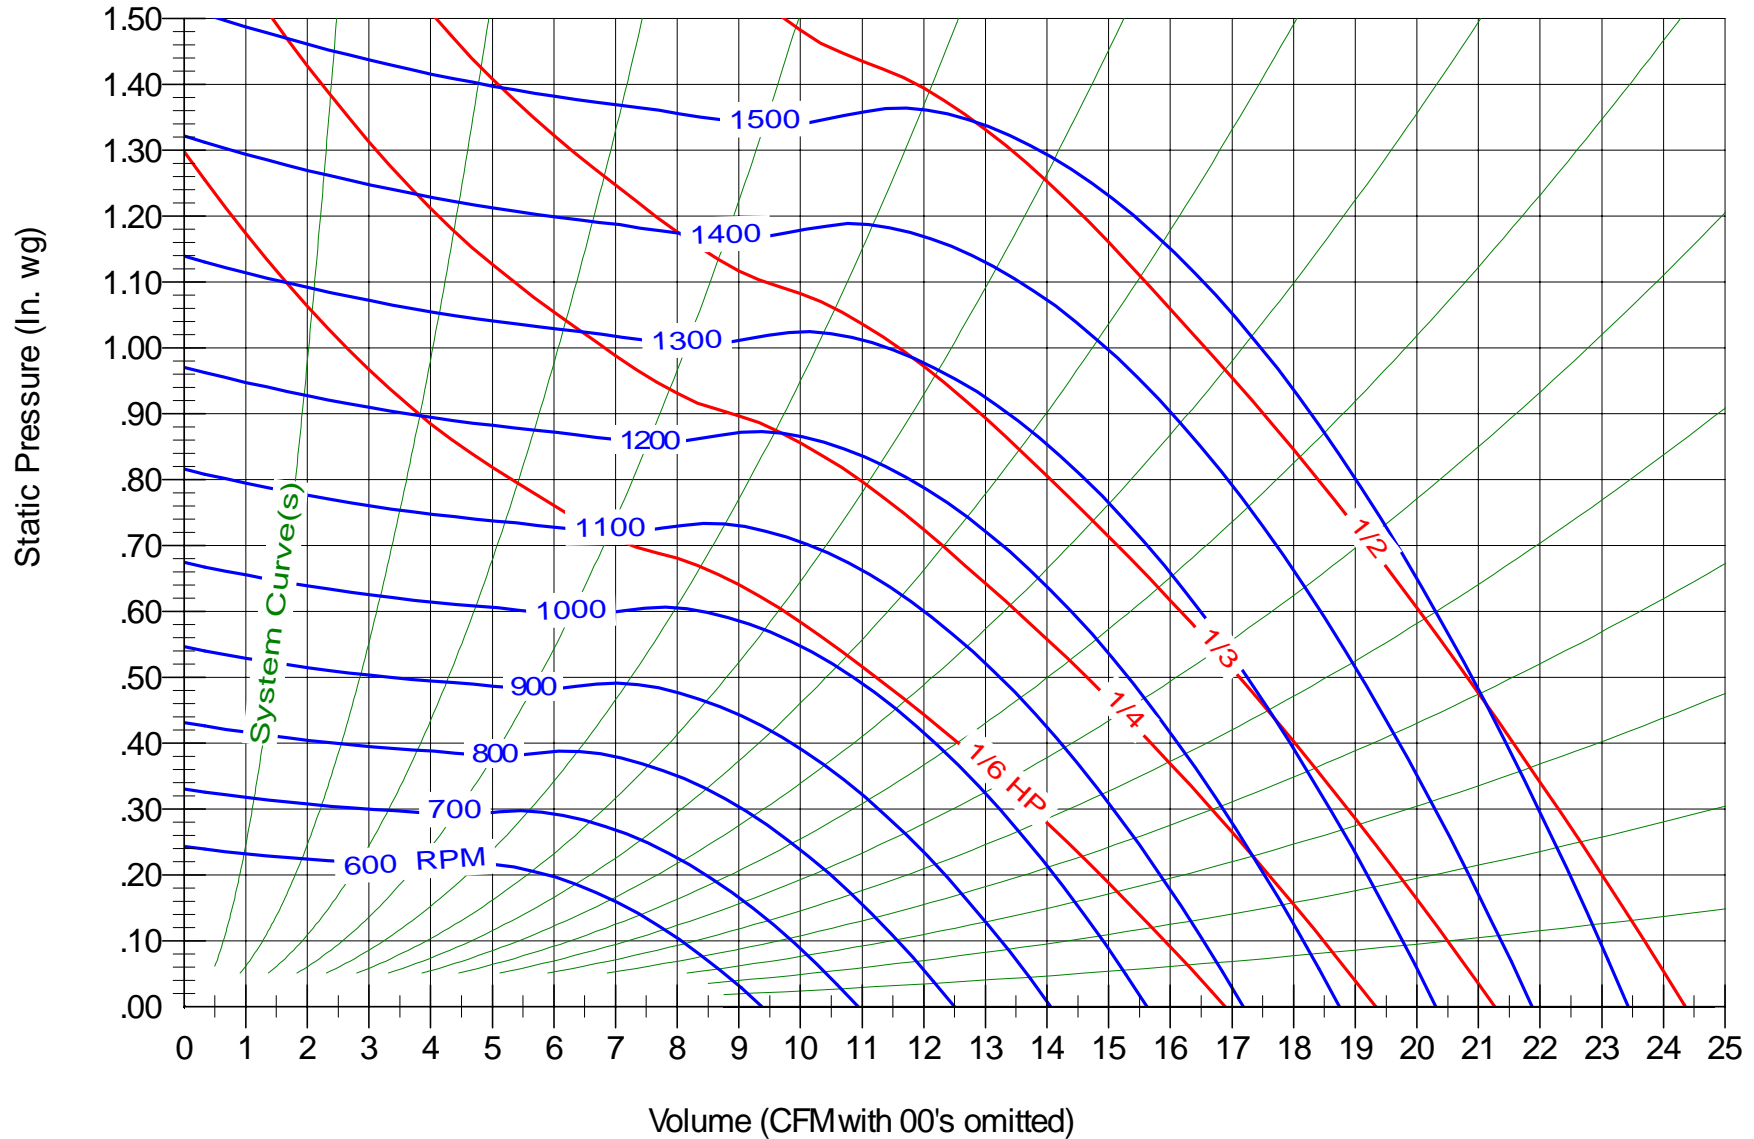

# Model BDU-13

Max. Wheel RPM 1530

Shaft Diameter, In. 3/4"

Max. HP 1/2 56 Frame

Performance shown is for installation Type A: Free inlet, Free outlet. Power rating bhp does not include transmission losses. Performance ratings do not include the effects of appurtenances (accessories).

# Model BDU-15

Max. Wheel RPM 1520

Shaft Diameter, In. 3/4 "

Max. HP 1 145T Frame

Performance shown is for installation Type A: Free inlet, Free outlet. Power rating bhp does not include transmission losses. Performance ratings do not include the effects of appurtenances (accessories).