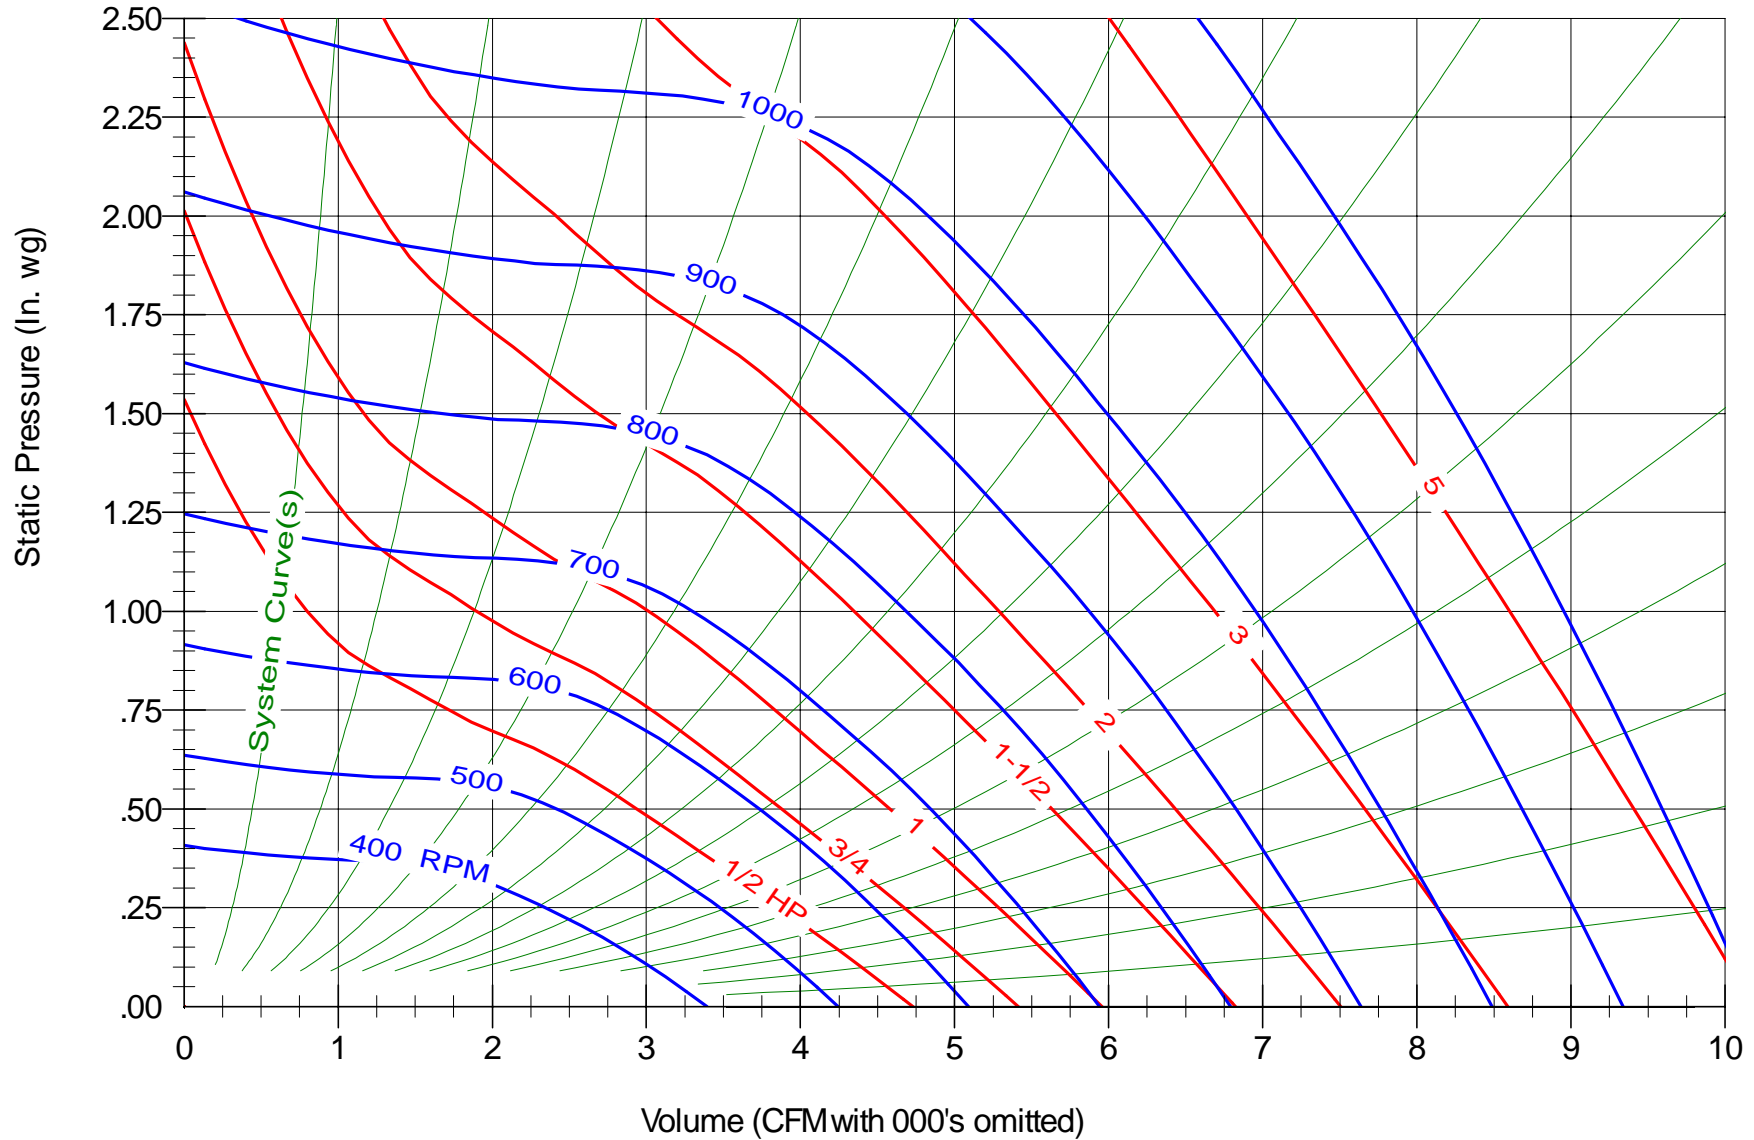

Model BDU-24

Max. Wheel RPM 1240

Shaft Diameter, In. 1"

Max. HP 5 182T Frame

Performance shown is for installation Type A: Free inlet, Free outlet. Power rating bhp does not include transmission losses. Performance ratings do not include the effects of appurtenances (accessories).

Delhi, Ontario

Phone: (519) 582-2440

Fax (519)582-0581

www.delhi-industries.com