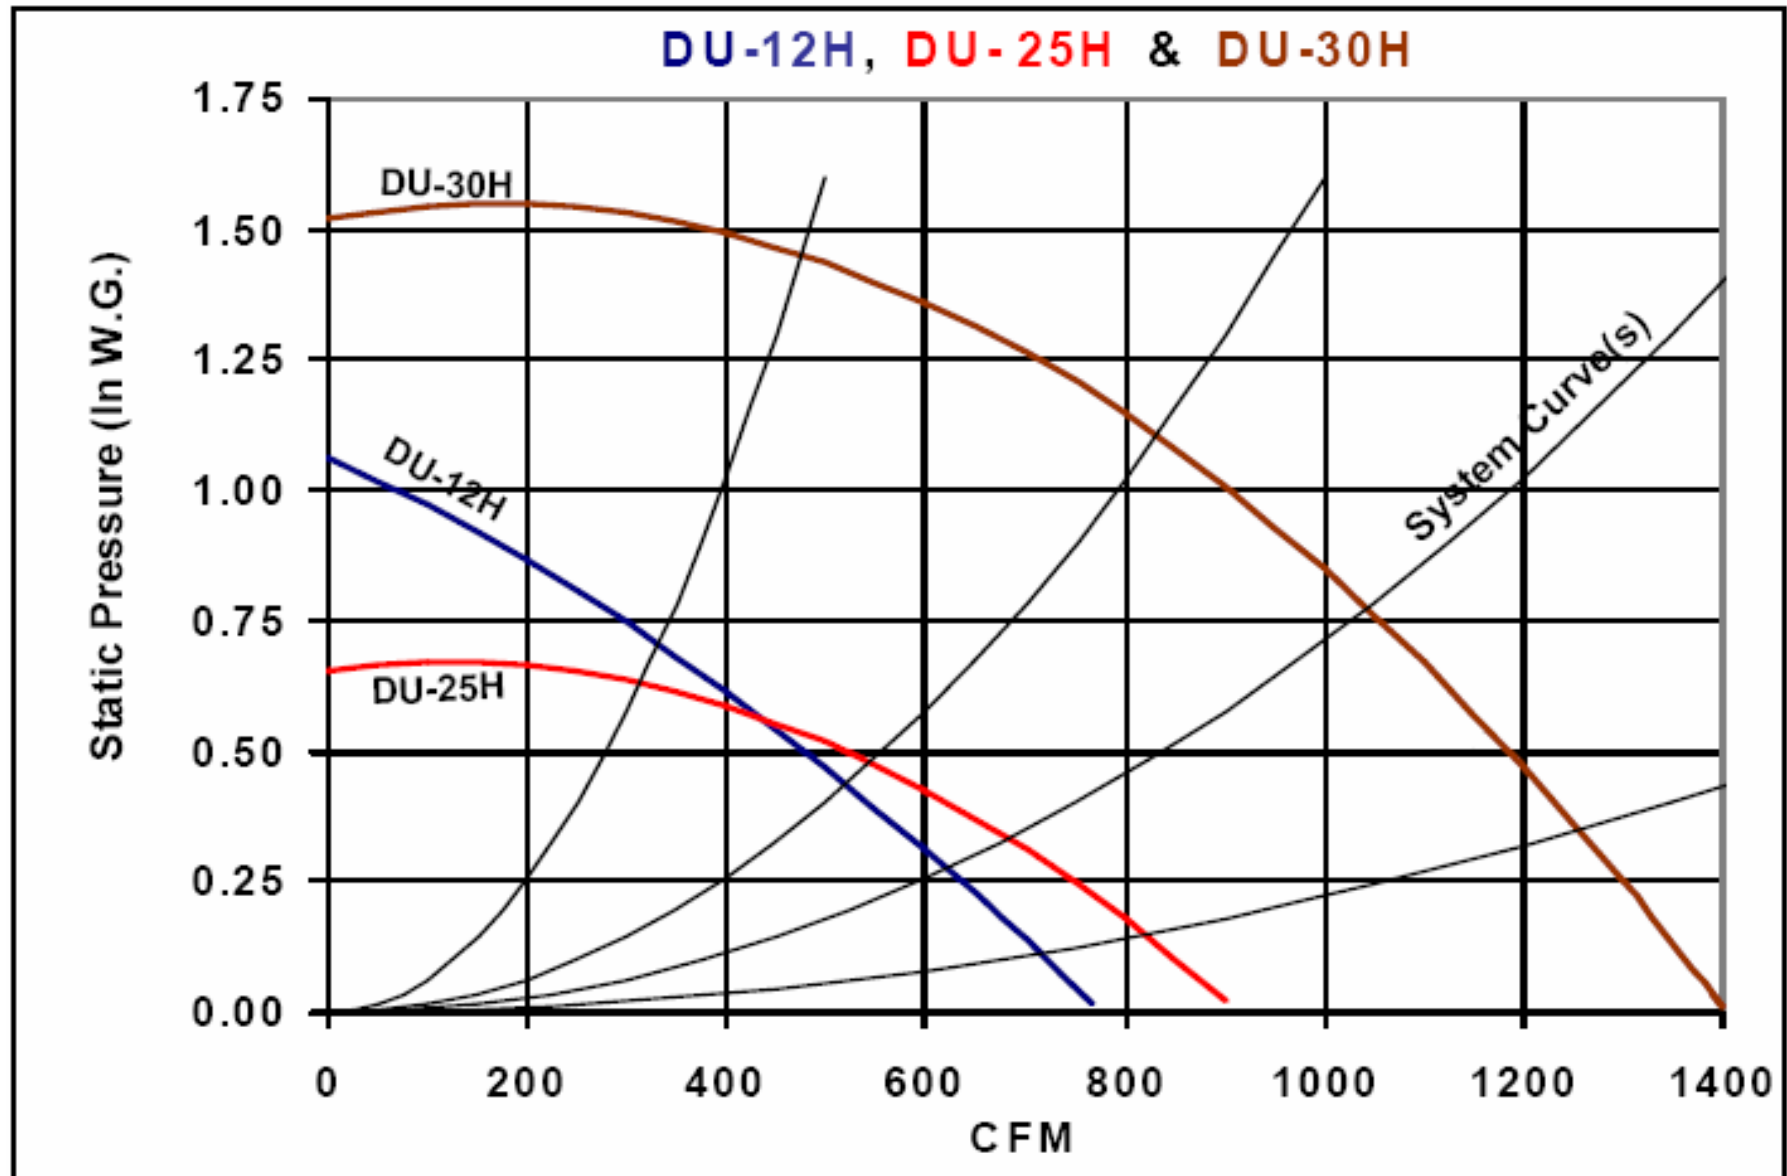

INDUSTRIES INC.

Delhi, Ontario

Phone: (519) 582-2440

Fax (519)582-0581

www.delhi-industries.com

Performance shown is for installation Type B: Free inlet, Ducted outlet.

Speed rpm shown is nominal. Performance is based on actual speed of test.

Performance ratings do not include the effects of appurtenances (accessories).

INDUSTRIES INC.

Performance shown is for installation Type B: Free inlet, Ducted outlet.

Speed rpm shown is nominal. Performance is based on actual speed of test.